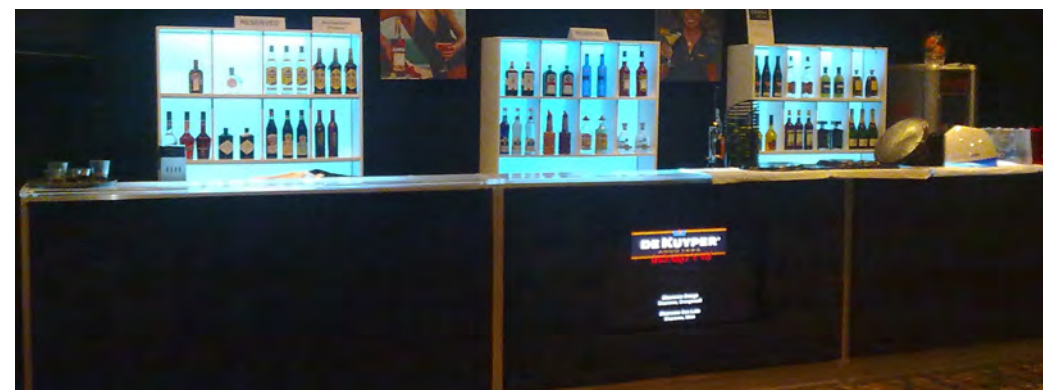

Price per rental unit 300€ net, plus VAT

BARRACUDA BARS

BLACK-ON

- Size:** Length 2,06m
Depth 0,90m
Height 1,20m
- Color:** Black
- Material:** Panne velvet/aluminium frame
- Light:** No
- Other:** velvet fabric -Chesterfield pattern
Set off with buttons
- Optional:** Plasma screen (40 inch)
Counter leaf lighting