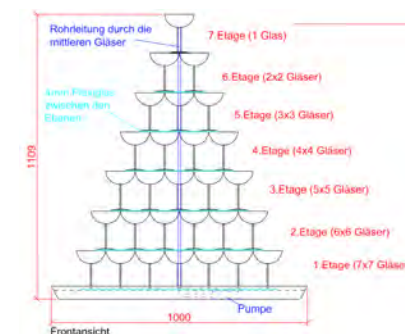

BARRACUDA EXTRAS

CHAMPAGNE PYRAMID

Size: Length 0,88m
Width 0,60m
Height 1,20m

Color: Champagne color

Content: Can only be rented in
combination with sparkling wine.

Glass type: Schott & Zwiesel Champagne bowl

Price per rental unit 350€ net, plus VAT

BARRACUDA EXTRAS

FULLY AUTOMATIC CHAMPAGNE FOUNTAIN

- Size:** Length 1,00m
Depth 1,00m
- Color:** Gold
- Content:** Distilled water with or without dye or champagne
- Glass type:** Schott & Zwiesel real glass
- Other:** Product launch for champagne brands / for show purposes only or single use with champagne