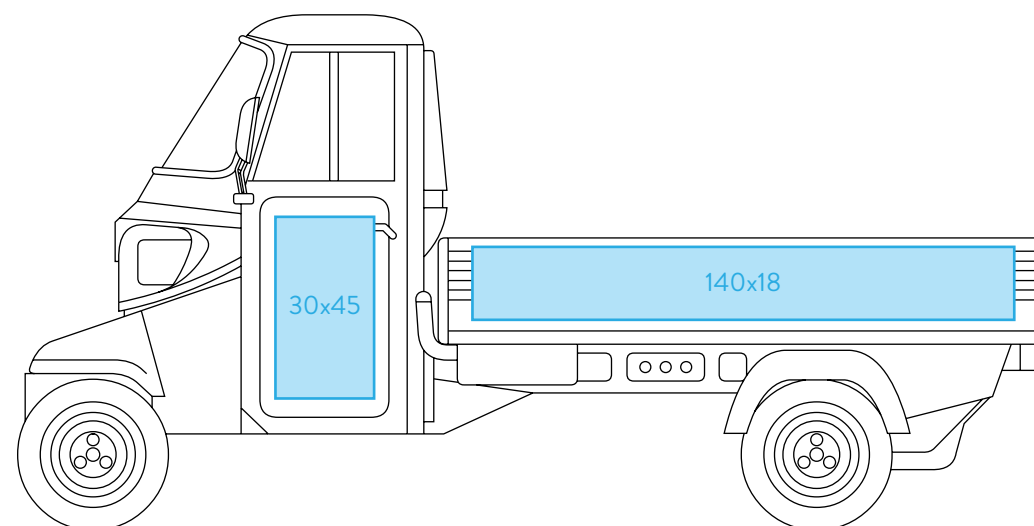

Price per rental unit 600€ net, plus VAT

BARRACUDA BARS

CAFE PIAGGIO APE CONVERTIBLE

Size: Length 2,50m
Height 1,55m
Width 1,26m

Maschine: La Marzocco Linea
2-group / grinder

Vehicle: Piaggio Ape 50

Weight: about 500kg

Price on request

BARRACUDA BARS

CAFE APE HARD TOP

- Size:** Length 2,50m
Height 1,55m
Width 1,26m
- Maschine:** La Marzocco Linea
2-group / grinder
- Vehicle:** Piaggio Ape 50
- Weight:** about 500kg
- Electricity:** 16 A, 230 V
- Color:** Black
- Optional:** Barista