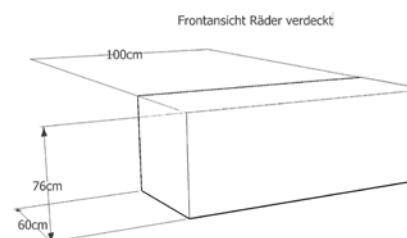

BARRACUDA EXTRAS

CUBE/GUERIDON

Size: Length 1,00m
Depth 0,60m
Height 0,76m

Color: White

Material: Wood

Light: No

Other: Rollable

Price per rental unit 100€ net, plus VAT

BARRACUDA EXTRAS

CHAMPAGNE PYRAMID

Size: Length 0,88m
Width 0,60m
Height 1,20m

Color: Champagne color

Content: Can only be rented in
combination with sparkling wine.

Glass type: Schott & Zwiesel Champagne bowl