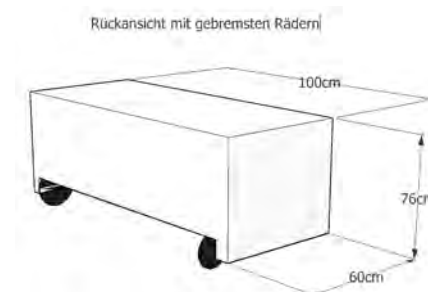

BARRACUDA EXTRAS

CUBE/GUERIDON

Size: Length 1,00m
Depth 0,60m
Height 0,76m

Color: White

Material: Wood

Light: No

Other: Rollable

Price per rental unit 100€ net, plus VAT