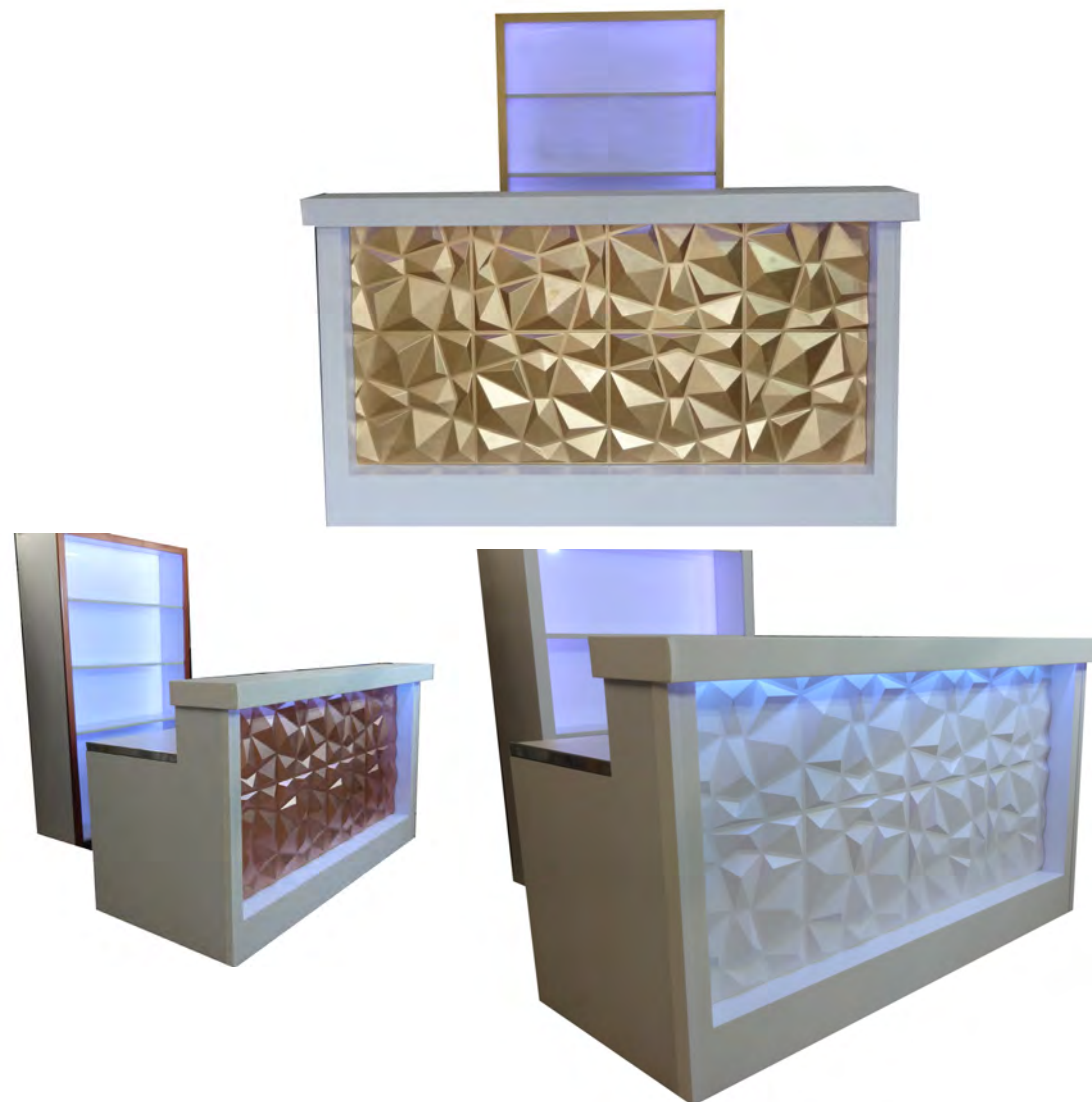

Price per rental unit 300€ net, plus VAT