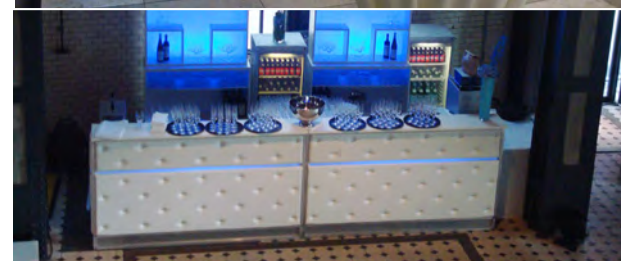

BARRACUDA BARS

WHITE-ON

1. **Size:** Length 2,06m
   Depth 0,90m
   Height 1,20m
2. **Color:** White
3. **Material:** Imitation leather
4. **Light:** Front strips
5. **Other:** Chesterfield pattern
6. **Optional:** Counter leaf lighting

Price per rental unit 300€ net, plus VAT