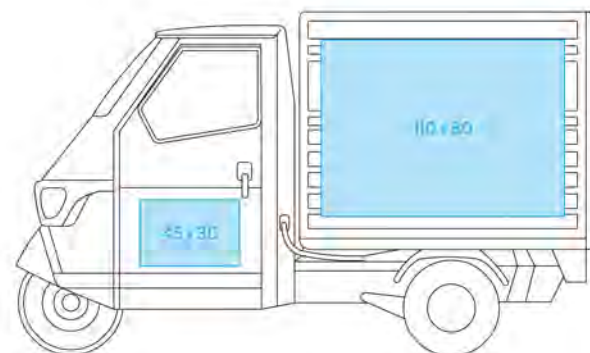

BARRACUDA BARS

PIAGGIO APE 50 ADVERTISING SPACES

Size:	Door	45x30 cm
	Site (full)	110x80 cm
	Site (small)	110x18 cm
	Front (2x)	28x18 cm

Price on request