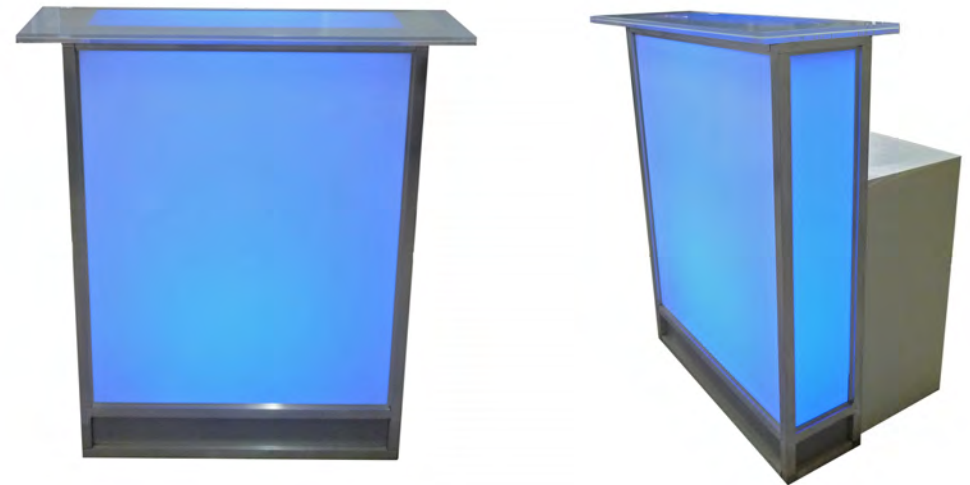

BARRACUDA EXTRAS

COUNTER

- Size:** Length 0,88m
Depth 0,60m
Height 1,20m
- Color:** According to your wishes
- Material:** Aluminium frame / Plexiglass
- Light:** LED light technology
- Special:** For accreditation