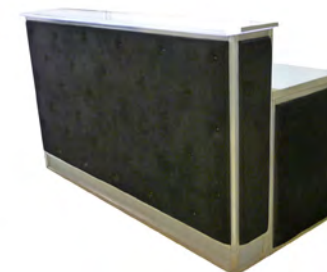

Price per rental unit 300€ net, plus VAT

BARRACUDA BARS

BLACK-ON

- Size:** Length 2,06m
Depth 0,90m
Height 1,20m
- Color:** Black
- Material:** Panne velvet/aluminium frame
- Light:** No
- Other:** velvet fabric -Chesterfield pattern
Set off with buttons
- Optional:** Plasma screen (40 inch)
Counter leaf lighting