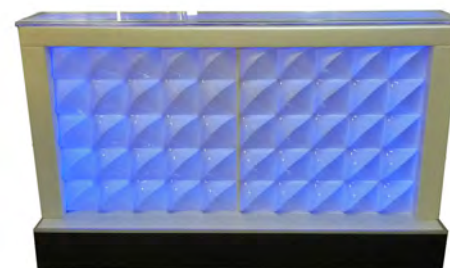

BARRACUDA BARS

RETRO-ON

1. **Size:** Length 2,06m
   Depth 0,90m
   Height 1,20m
2. **Color:** White / Black
3. **Material:** PVC Plexiglass
4. **Light:** Colour backlit
5. **Specials:** 3D Porcelain design

Price per rental unit 300€ net, plus VAT