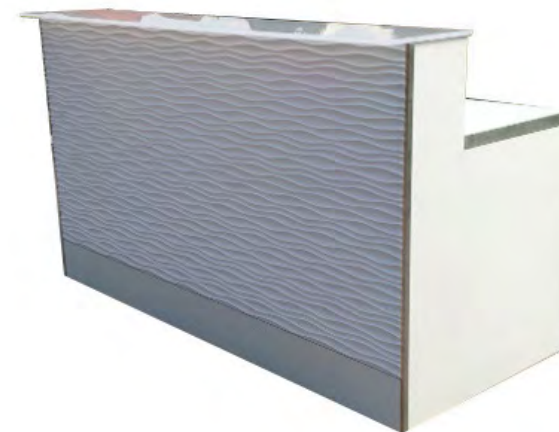

Price per rental unit 300€ net, plus VAT

BARRACUDA BARS

WAVE-ON

- Size:** Length 2,06m
Depth 0,90m
Height 1,20m
- Color:** According to your wishes
- Material:** Plexiglass / Aluminium frame
- Light:** LED light for front as well as counter sheet under illumination
- Other:** LED lighting technology