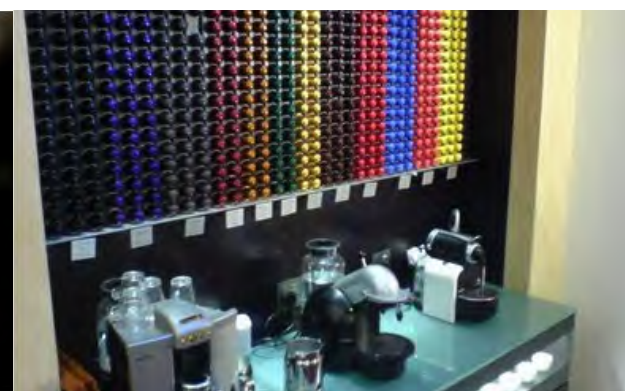

*Price per rental unit 100€ net, plus VAT
(Purchase on demand)*