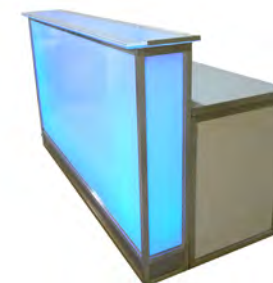

Price per rental unit 300€ net, plus VAT