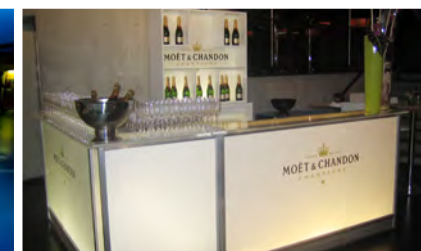

BARRACUDA BARS

LIGHT-ON

1. **Size:** Length 2,06m
   Depth 0,90m
   Height 1,20m
2. **Color:** According to your wishes
3. **Material:** Plexiglass / Aluminium frame
4. **Light:** Front and output lighting
5. **Other:** LED light technology

Price per rental unit 300€ net, plus VAT