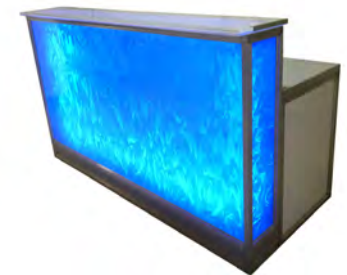

Price per rental unit 300€ net, plus VAT

BARRACUDA BARS

ICE-ON

- Size:** Length 2,06m
Depth 0,90m
Height 1,20m
- Color:** Freely selectable
- Material:** Plexiglas
- Light:** Front lighting
- Other:** 3D hologram ice foil
- Optional:** Counter leaf lighting