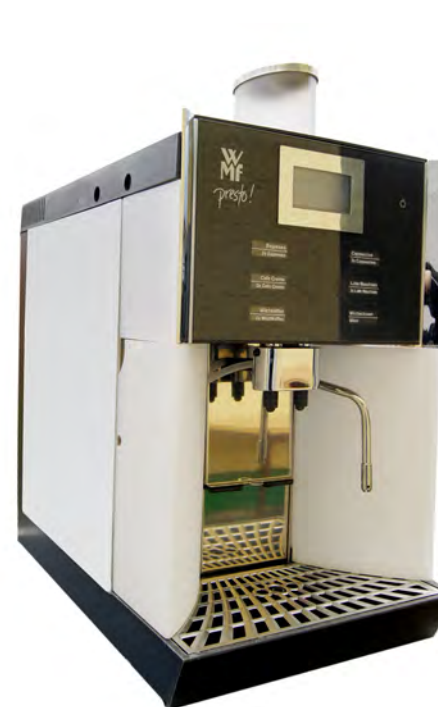

BARRACUDA COFFEE MACHINES

WMF PRESTO FULLY AUTOMATIC

Size: Length 0,55m
Depth 0,67m
Height 0,32m

Electricity: 220 - 230 V, 2 -2,2 KW – Schuko

Water: Water tank 10 L

Other: Espresso, Cafe Creme, Cappuccino, Milk
Coffee, Latte Macchiato and Tea

Price per rental unit 300€ net, plus VAT

(Purchase on demand)