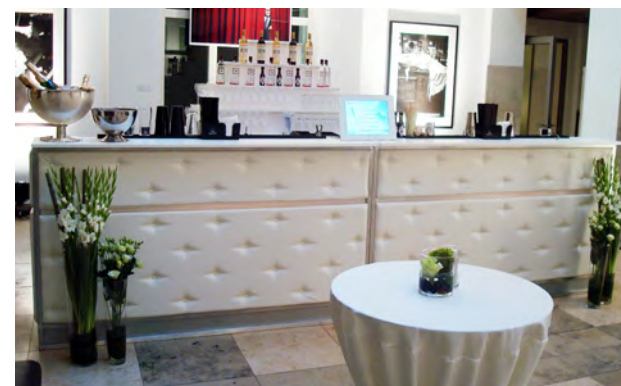

BARRACUDA BARS

WHITE-ON

1. **Size:** Length 2,06m
   Depth 0,90m
   Height 1,20m
2. **Color:** White
3. **Material:** Imitation leather
4. **Light:** Front strips
5. **Other:** Chesterfield pattern
6. **Optional:** Counter leaf lighting

Price per rental unit 300€ net, plus VAT